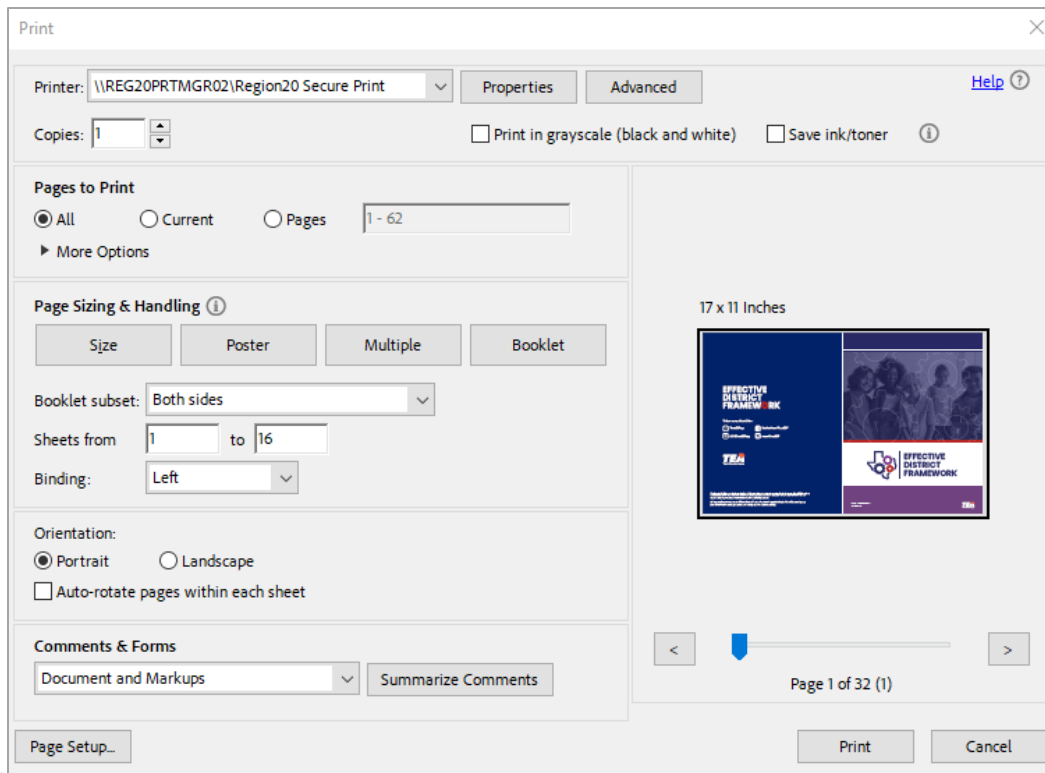

Booklet

Specifications:

- Document size: Letter (8.5" x 11")
- Recommended paper: 100# glossy text
- Full bleed
- Full color

To print locally from Adobe Acrobat, select the following settings.

Pages to Print:

- All

Page Sizing and Handling:

- Select Booklet
- Orientation: Portrait

Be sure to change the paper size to tabloid (11 x 17) on the Page Setup menu.